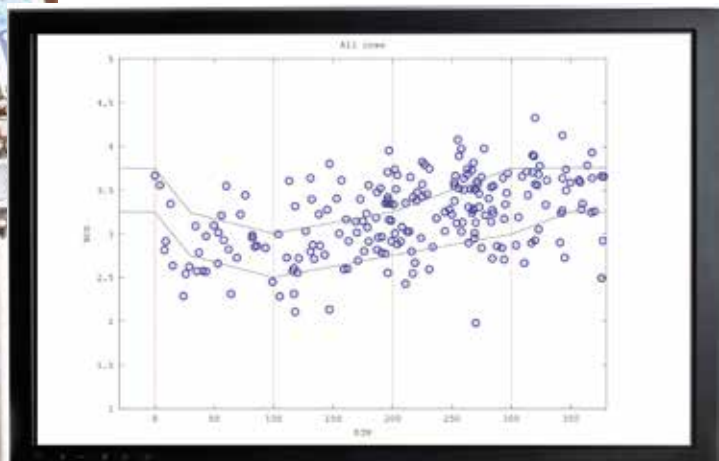

An overview of the condition of your herd can be viewed in DelPro at any time.