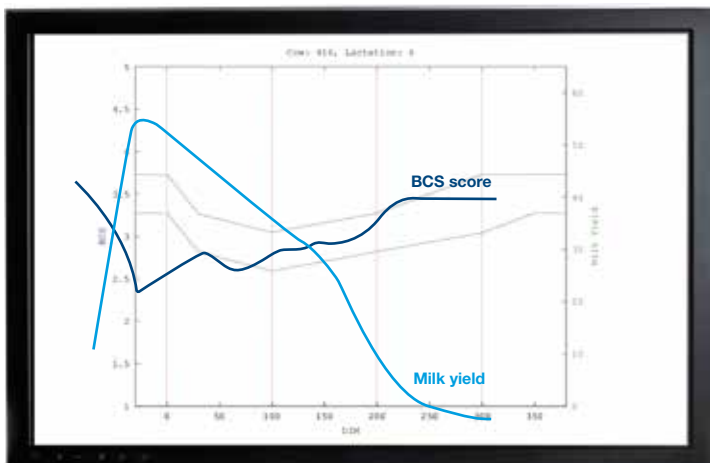

## The BCS system – a revolution in body condition scoring

The BCS camera is mounted on a DeLaval sort gate or a DeLaval robotic milking station. It takes a 3D image of a cow's lower back as it passes under the camera. The image is then analysed with the unique DeLaval BCS software to determine the amount of fat covering the loin, rump tailhead, hooks, pins and short ribs. From this the BCS system can accurately calculate the body condition score of the cow.

## Managed by DelPro™

The cow's score is sent to DelPro Farm Manager where it is logged for viewing at anytime from your farm computer. Individual, group and herd information is presented in easy to read graph formats. DelPro Farm Manager can also be set to send a notification if a cow falls below a certain score. This makes BCS ideal for farmers who manage by exception.

\* Condition scoring made easy Kevin Macdonald and John Roche, 2004

An overview of the condition of your herd can be viewed in DelPro at any time.

### 3 key points:

- Consistent accurate scoring of cows every day.
- Automating an irregular, subjective manual process
- Different scoring algorithms for different breeds of cows

Individual cow graphs enable you to see the body condition score and act on it accordingly.